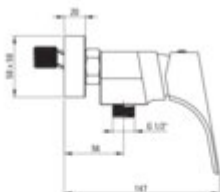

### Mixer

Finish	nero
Material	brass
Mixer type	single-handle, mixer
Installation method	wall-mounted
Total mixer height [mm]	147
Flow class [l/min]	B <= 25.2 (19.9 - 25.2)
Acoustic group [dB]	I (x <= 20)

### Mixer cartridge

Ceramic cartridge size	35 mm
Eco-click cartridge	no