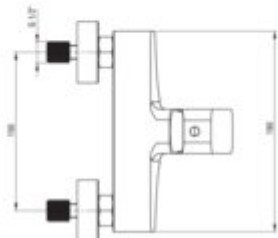

### Mixer

Finish	nero
Material	brass
Mixer type	single-handle, mixer
Installation method	wall-mounted
Total mixer height [mm]	147
Flow class [l/min]	B <= 25.2 (19.9 - 25.2)
Acoustic group [dB]	I (x <= 20)

### Mixer cartridge

Ceramic cartridge size	35 mm
Eco-click cartridge	no