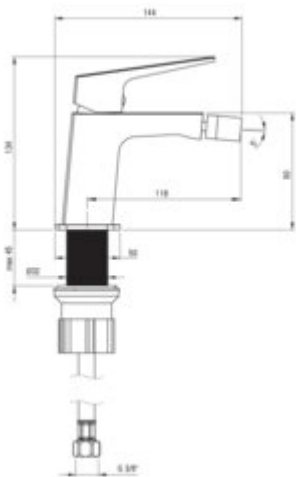

# BLUR Bidet tap

Product code: BQL\_N30M

EAN: 5907650870081

Color: nero

Warranty [years]: 7

## Mixer

Finish	nero
Material	brass
Installation method	standing
Total mixer height [mm]	134
Flow class [l/min]	A <= 15 (9.1 - 15)
Acoustic group [dB]	II (20 < x <= 30)

## Mixer cartridge

Ceramic cartridge size	26 mm
------------------------	-------

## Connecting hose

Length [mm]	450
Installation thread	3/8"
Connection thread	M10