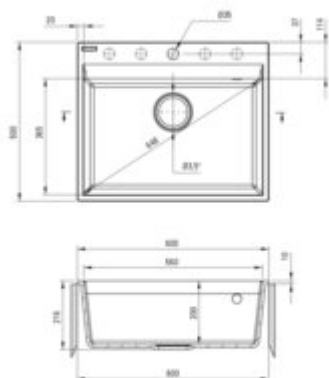

CORIO

Granite sink, 1-bowl

Product code: ZRC_S10A

EAN: 5907650865667

Color: metallic grey

Warranty [years]: 18

Sink

Finish	metallic grey
Surface type	matte
Material	granite
Installation method	inset, flush
Number of bowls	1
Minimum cabinet width [mm]	600
Width [mm]	500
Length [mm]	600
Height [mm]	216
Cut-out Length [mm]	580
Cut-out Width [mm]	480
Equipped with accessories	yes
Drain diameter	3.5"
Number of holes	1
Number of pre-drilled holes	4