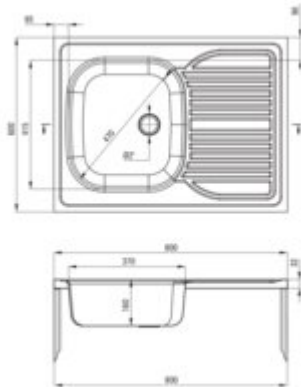

## Steel sink, 1-bowl with drainer

Product code: ZM6\_3110

EAN: 5907650845812

Color: décor

Warranty [years]: 2

### Sink

Finish	décor
Surface type	décor
Material	steel 201
Installation method	lay-on
Number of bowls	1
Minimum cabinet width [mm]	800
Width [mm]	600
Length [mm]	800
Height [mm]	160
Bowl depth [mm]	160
Reversible	yes
Equipped with accessories	yes
Drain diameter	2"