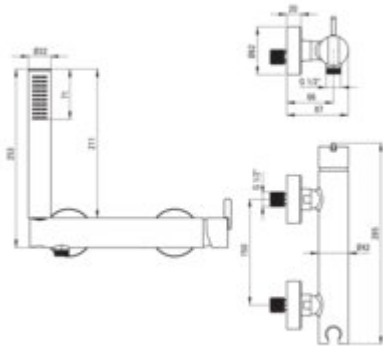

## Shower mixer, with shower set

Product code: BQS\_N41M

EAN: 5907650818540

Color: nero

Warranty [years]: 7

### Mixer

Finish	nero
Material	brass
Mixer type	single-handle, mixer
Installation method	wall-mounted
Total mixer height [mm]	87
Flow class [l/min]	A <= 15 (9.1 - 15)
Acoustic group [dB]	I (x <= 20)

### Mixer cartridge

Ceramic cartridge size	35 mm
------------------------	-------

### Hose

Length [mm]	1500
Anti-twist	1