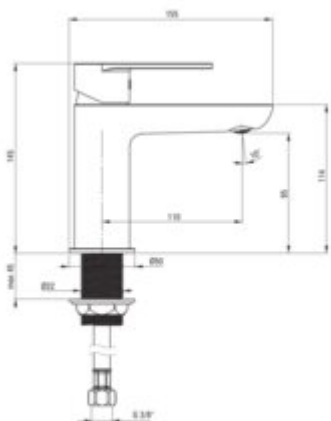

### Mixer

Finish	gold
Material	brass
Mixer type	single-handle, mixer
Installation method	standing
Total mixer height [mm]	145
Flow class [l/min]	Z - 4-9 l/min
Acoustic group [dB]	I (x <= 20)

### Mixer cartridge

Ceramic cartridge size	35 mm
------------------------	-------

### Spout

Spout type	still
Mixer spout range [mm]	110
Material	brass

### Connecting hose

Length [mm]	450
Installation thread	3/8"
Connection thread	M10