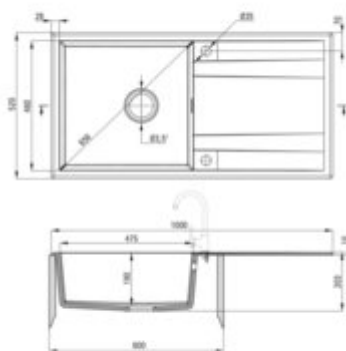

Product code: ZQE_A713

EAN: 5907650874195

Color: alabaster

Warranty [years]: 18

Sink

Finish	alabaster
Surface type	matte
Material	granite
Installation method	inset
Number of bowls	1
Minimum cabinet width [mm]	600
Width [mm]	520
Length [mm]	1000
Height [mm]	203
Bowl depth [mm]	190
Cut-out Length [mm]	980
Cut-out Width [mm]	500
Reversible	yes
Equipped with accessories	yes
Drain diameter	3.5"
Number of holes	2

Sink waste kit

Finish	steel
Plug type	automatic, with a button
Low siphon/ Space saver	yes
possibility to connect a dishwasher/ washing machine	yes

Features:

- Properties of Deante granite: resistance to impact, high temperature, discoloration, therm
- Longest, 18 years warranty
- The sink is equipped with fittings with a connection to the dishwasher
- Hydrophobic properties repel water molecules
- The exceptionally spacious and deep bowl will even accommodate trays taken out of the oven
- Possibility to buy a sponge hook that fits perfectly with this model.
- Possibility to buy a cloth rail that fits perfectly with this model
- Reversible sink - possibility to install the bowl on the left or the right side
- Dedicated cleaning agent, safe for cleaned surfaces
- Space-saving siphon which facilitates e.g. sorting waste
- The finish enriched with silver ions adds antiseptic properties
- Automatic plug activated with a CLICK button
- Deante Design Studio Collection