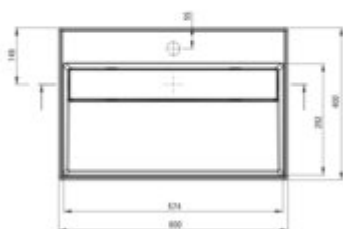

CORREO
Granite washbasin, countertop

Product code: CQR_TU6M

EAN: 5907650865278

Color: anthracite metallic

Warranty [years]: 10

Finish	anthracite metallic
Material	granite
Installation method	countertop/standing
Width [mm]	400
Length [mm]	600
Height [mm]	130
Depth [mm]	120
Pre-drilled tap holes	1
Antibacterial	yes
Hydrophobicity	yes
Without overflow	yes

Features:

- Hydrophobic properties repel water molecules
- Properties of Deante granite: resistance to impact, high temperature, discoloration, therm
- The finish enriched with silver ions adds antiseptic properties
- Only the best materials, the quality of which has been confirmed by laboratory tests
- Dedicated cleaning agent, safe for cleaned surfaces