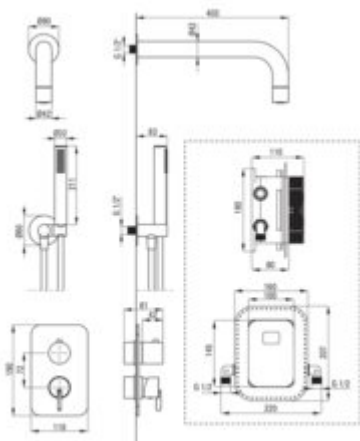

SILIA
Concealed shower set, with mixer
BOX

Product code: BXYZAQSM
EAN: 5907650858812
Color: bianco
Warranty [years]: 7

Mixer

Mixer type	Concealed BOX, mixer
Installation method	concealed
Flow class [l/min]	B <= 25.2 (19.9 - 25.2)
Acoustic group [dB]	I (x <= 20)

Spout

Spout type	still
Range of shower/ bath spout [mm]	382

Shower overhead

Shape	round
Material	brass
thickness	42
Diameter [mm]	42
Anti-calc	yes
Number of functions	1
Stream type	rain

Hand shower

Number of functions	1
Anti-calc	yes
Stream type	rain
Additional features	cool-out

Angled hose connector

Finish	bianco
Connection type	for the hose with hand shower holder
Shape	round
Material	brass
Connection thread	yes
Concealed mounting	yes

Features:

- Deante Design Studio Collection
- 3-function shower switch, able to lock to 2 functions
- Noble form and timeless simplicity
- Only the best materials, the quality of which has been confirmed by laboratory tests
- Flush-mounted installation ensures the aesthetics of the bathroom
- Adjustable shower hand angle
- Anti-calc hand shower
- Cool-out hand shower
- Optimal cone-shaped water flow
- Timelessness and unlimited creative possibilities
- Innovative and easy-to-maintain coating - bianco
- Anti-twist system, preventing the hose from twisting
- Convenient installation - you can install the BOX now and choose external elements at any
- Cleaning agent for fixtures in all colors available
- Durable hose ends made of brass