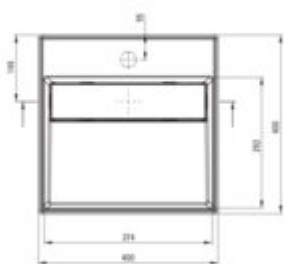

CORREO
Granite washbasin, countertop

Product code: CQR_TU4M
EAN: 5907650865193
Color: anthracite metallic
Warranty [years]: 10

Finish	anthracite metallic
Material	granite
Installation method	countertop/standing
Width [mm]	400
Length [mm]	400
Height [mm]	130
Depth [mm]	120
Pre-drilled tap holes	1
Antibacterial	yes
Hydrophobicity	yes
Without overflow	yes

Features:

- Hydrophobic properties repel water molecules
- Properties of Deante granite: resistance to impact, high temperature, discoloration, therm
- The finish enriched with silver ions adds antiseptic properties
- Only the best materials, the quality of which has been confirmed by laboratory tests
- Dedicated cleaning agent, safe for cleaned surfaces