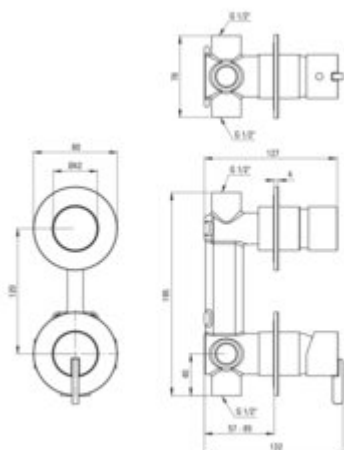

SILIA

Shower mixer, concealed

Product code: BQS_A44P

EAN: 5907650858423

Color: bianco

Warranty [years]: 7

Mixer

Finish	bianco
Material	brass
Mixer type	single-handle, mixer
Installation method	concealed
Flow class [l/min]	S - 15.1-19.8 l/min
Acoustic group [dB]	I (x <= 20)

Mixer cartridge

Ceramic cartridge size	35 mm
------------------------	-------

Function switch

Switch type	click mechanical
-------------	------------------

Features:

- Deante Design Studio Collection
- Noble form and timeless simplicity
- Innovative and easy-to-maintain coating - bianco
- Only the best materials, the quality of which has been confirmed by laboratory tests
- The mixer body is made of the highest quality brass
- Ceramic mechanical Click type function switch
- Flush-mounted installation ensures the aesthetics of the bathroom
- Cleaning agent for fixtures in all colors available