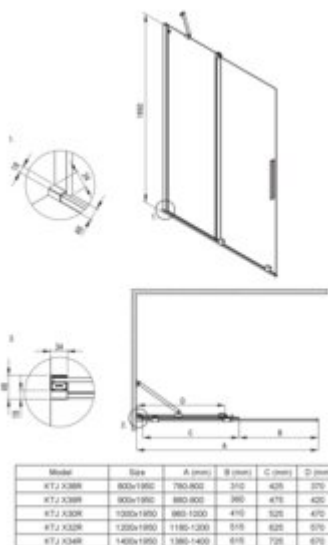

PRIZMA
Shower cabin, rectangular

Product code: KPNZP12S08

EAN: 5907650899648

Color: gold

Warranty [years]: 5

Showe cabin (KTJ_Z32R)

Width [mm]	1200
Height [mm]	1950
Glass finish	transparent
Glass thickness [mm]	6
Active cover	yes
Side dimension [mm]	1200
Railings	short to perpendicular wall/long to parallel wall
Tempered glass TOTAL WHITE	no
Reversible doors	yes
Installation without shower tray possible	yes
Possibility to install a railing to a perpendicular wall	yes

Showe cabin (KTJ_Z38P)

Width [mm]	800
Height [mm]	1950
Glass finish	transparent
Glass thickness [mm]	6
Active cover	yes
Side dimension [mm]	780
Tempered glass TOTAL WHITE	no
Reversible doors	yes
Installation without shower tray possible	yes

Shower door

rails	adjustable stiffening the cabin
-------	---------------------------------

Features:

- Safe and durable tempered glass
- Hydrophobic Active-Cover coating that makes it easier for water to run off the glass
- Dedicated to Active Cover surfaces
- Only the best materials, the quality of which has been confirmed by laboratory tests
- Possibility to install the cabin without a shower tray, directly on the tiles
- Resistance to impacts, chemicals and stains in accordance with PN-EN 14428+A1:2008 norm, c
- Free combination of elements
- Dedicated cleaning agent, safe for cleaned surfaces