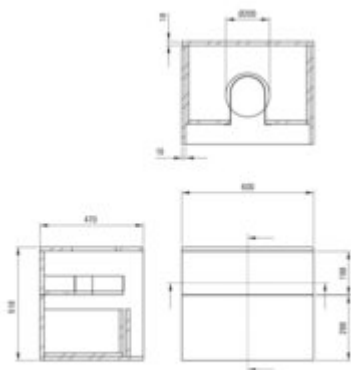

PRIZMA

Bathroom vanity, with granit washbasin

Product code: SD6B6SAU4B

EAN: 5908212009420

Color: gloss white

Warranty [years]: 2

Furniture

Finish	white
Installation method	wall-mounted
Width [mm]	600
Height [mm]	520
Depth [mm]	470
Material	MDF, particle board
Mounting kit included	no