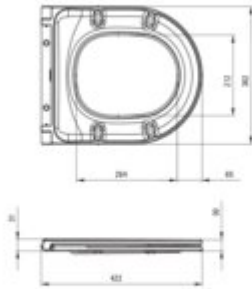

JASMIN

Toilet seat, slim

Product code: CDJ_6S1Z

EAN: 5907650887492

Color: white

Warranty [years]: 2

Finish	white
Material	duroplast
Slow-close toilet seat	yes
Width [mm]	362
Length [mm]	422
Height [mm]	30
Quick seat detachment	yes

Features:

- Soft-closing toilet seat
- Quick and easy disconnection function
- A thin and delicate slim type toilet seat
- Dedicated cleaning agent, safe for cleaned surfaces