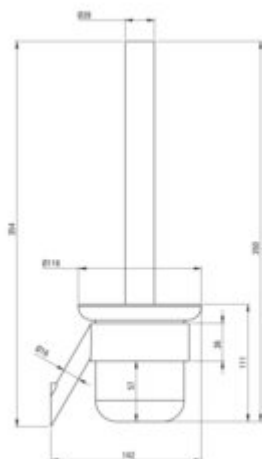

## Toilet brush, wall-mounted

**Product code:** ADI\_F711

**EAN:** 5907650823773

**Color:** brushed steel

**Warranty [years]:** 2

Finish	steel
Surface type	brushed
Material	brass
Height [mm]	354
Width [mm]	116
Depth [mm]	142
Mounting kit included	yes