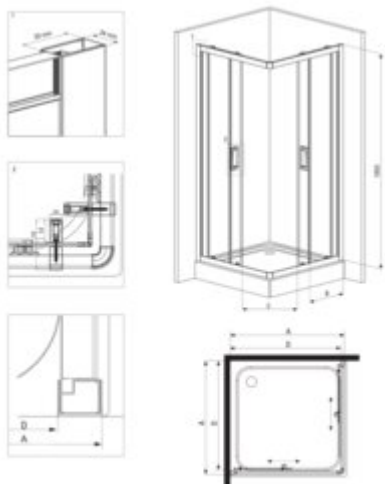

FUNKIA
Shower cabin, square

Product code: KYC_042K

EAN: 5908212008690

Color: chrome

Warranty [years]: 5

Model	Size	A [mm]	B [mm]	C [mm]	D [mm]
KYC 40K	800x800	795	795	330	385
KYC 40K	900x900	895	895	380	435

Finish	chrome
Shape	square
Width [mm]	800
Length [mm]	800
Height [mm]	1850
Glass finish	transparent
Glass thickness [mm]	5
Side dimension [mm]	795
Adjustment range from [mm]	-10
Masking of assembly elements	yes
Profiles levelling the curvature of the walls	yes
Silent closing	yes
Installation without shower tray possible	yes
Detachable lower rollers	yes

Features:

- Only the best materials, the quality of which has been confirmed by laboratory tests
- Safe and durable tempered glass
- Bottom rollers allow for the door detachment and easier product care
- Covering of assembly elements
- Possibility to install the cabin without a shower tray, directly on the tiles
- Dedicated cleaning agent, safe for cleaned surfaces
- Profiles leveling the curvature of the walls
- Resistance to impacts, chemicals and stains in accordance with PN-EN 14428+A1:2008 norm, c
- Enclosure sold without the tray