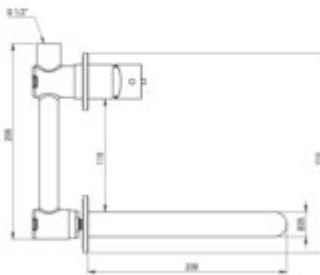

SILIA

Washbasin tap, concealed

Product code: BQS_F54L

EAN: 5907650818267

Color: brushed steel

Warranty [years]: 7

Mixer

Finish	steel
Material	brass
Mixer type	single-handle, mixer
Installation method	concealed
Flow class [l/min]	Z - 4-9 l/min
Acoustic group [dB]	I (x ≤ 20)

Mixer cartridge

Ceramic cartridge size	25 mm
------------------------	-------

Spout

Spout type	still
Mixer spout range [mm]	201
Material	brass

Aerator (XDCTOPCDO)

Aerator type	honeycomb, swivel
Aerator size	M18.5

Aerator (XDCTOTUDO)

Aerator size	M16.5
--------------	-------

Features:

- Deante Design Studio Collection
- Noble form and timeless simplicity
- Flush-mounted installation ensures the aesthetics of the bathroom
- The mixer body is made of the highest quality brass
- The movable aerator allows you to direct the water stream
- Only the best materials, the quality of which has been confirmed by laboratory tests
- The mixer is equipped with a stream aerator
- Z flow class (4-9 l/min) allowing for water consumption reduction
- Cleaning agent for fixtures in all colors available
- Innovative and easy to maintain brushed steel coating
- The faucet includes a concealed element
- Coating applied using the PVD method