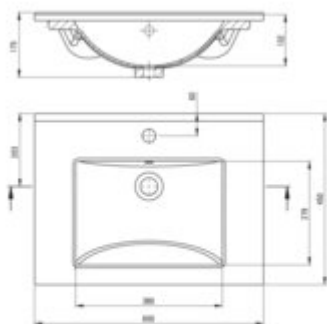

FLOKS

Ceramic washbasin, recessed

Product code: CDI_6U6M

EAN: 5908212022429

Color: white

Warranty [years]: 10

Finish	white
Material	ceramic
Installation method	recessed
Width [mm]	450
Length [mm]	600
Height [mm]	175
Depth [mm]	132
Hole for the tap	yes

Features:

- Hard and durable ceramics does not lose its properties with long use
- Antibacterial coating, preventing the growth of microorganisms
- Dedicated cleaning agent, safe for cleaned surfaces
- Only the best materials, the quality of which has been confirmed by laboratory tests