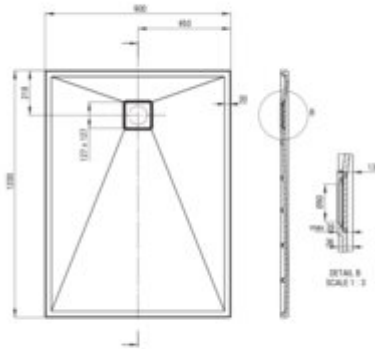

CORREO

Granite shower tray, rectangular

Product code: KQR_S43B
EAN: 5908212095805
Color: metallic grey
Warranty [years]: 10

Finish	metallic grey
Material	granite
Shape	rectangular
Width [mm]	900
Length [mm]	1200
Height [mm]	36
Installation method	directly on the spout, on the floor level, on the construction material support
Drain diameter	90
possibility to cut to size	yes
Hydrophobicity	yes

Features:

- Properties of Deante granite: resistance to impact, high temperature, discoloration, therm
- Hydrophobic properties repel water molecules
- The finish enriched with silver ions adds antiseptic properties
- For installation at floor level, directly on the screed or supported by construction mater
- Possibility of cutting the granite shower tray
- Warning! The NHC_029C siphon fits this shower tray
- Warning! The NHC_029D siphon fits this shower tray
- Dedicated cleaning agent, safe for cleaned surfaces
- Only the best materials, the quality of which has been confirmed by laboratory tests
- Anti-slip properties of granite shower trays