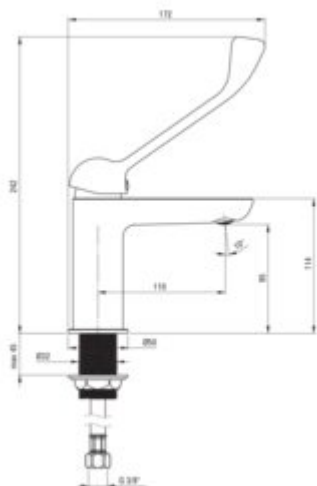

ALPINIA

Washbasin tap

Product code: BGAE020C

EAN: 5907650829904

Color: chrome

Warranty [years]: 7

Mixer

Finish	chrome
Material	brass
Mixer type	single-handle, mixer
Installation method	standing
Total mixer height [mm]	242
Flow class [l/min]	Z - 4-9 l/min
Acoustic group [dB]	I (x ≤ 20)
Clinic lever	yes

Mixer cartridge

Ceramic cartridge size	35 mm
------------------------	-------

Spout

Mixer spout range [mm]	110
Material	brass

Aerator

Aerator type	other
Aerator size	M24
Water flow reduction	to 4.5 l/min

Connecting hose

Length [mm]	450
Installation thread	3/8"
Connection thread	M10

Features:

- Light and subtle design
- The tap is equipped with an ECO-aerator that reduces water consumption to 4,5 l-min
- The mixer body is made of the highest quality brass
- The mounting sleeve facilitates the installation of the mixer
- 45 cm connection hoses included
- Extended Clinic lever for easy operation
- Z flow class (4-9 l/min) allowing for water consumption reduction
- Only the best materials, the quality of which has been confirmed by laboratory tests
- The mixer is equipped with a stream aerator
- Cleaning agent for fixtures in all colors available