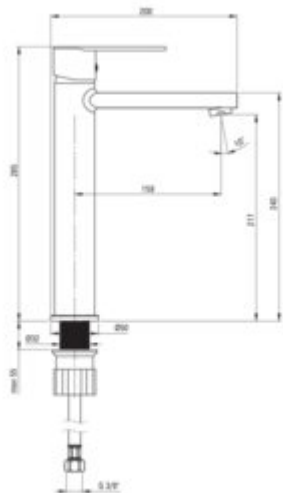

### Mixer

Finish	chrome
Material	brass
Mixer type	single-handle, mixer
Installation method	standing
Total mixer height [mm]	285
Flow class [l/min]	Z - 4-9 l/min
Acoustic group [dB]	I (x <= 20)

### Mixer cartridge

Ceramic cartridge size	35 mm
------------------------	-------

### Spout

Spout type	still
Mixer spout range [mm]	158

### Connecting hose

Length [mm]	450
Installation thread	3/8"
Connection thread	M10