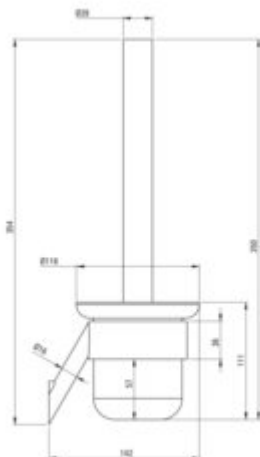

SILIA  
Toilet brush, wall-mounted

Product code: ADI\_0711

EAN: 5907650811664

Color: chrome

Warranty [years]: 2

**bathroom accessories**

Finish	chrome
Surface type	shine
Material	brass, glass, stainless steel
Height [mm]	354
Width [mm]	116
Depth [mm]	142
Mounting kit included	yes