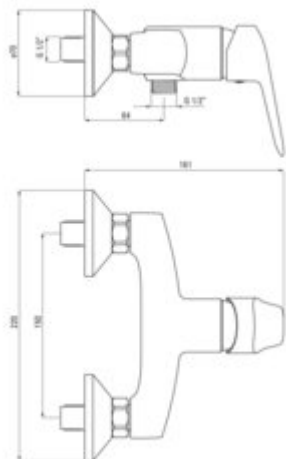

BORO

Shower mixer, wall-mounted

Product code: BMO_N40M

EAN: 5907650809760

Color: nero

Warranty [years]: 7

Mixer

Finish	nero
Material	brass
Mixer type	single-handle, mixer
Installation method	wall-mounted
Total mixer height [mm]	161
Flow class [l/min]	B <= 25.2 (19.9 - 25.2)
Acoustic group [dB]	II (20 < x <= 30)

Mixer cartridge

Ceramic cartridge size	35 mm
------------------------	-------

Features:

- Cleaning agent for fixtures in all colors available
- Only the best materials, the quality of which has been confirmed by laboratory tests
- Innovative, durable and easy to clean Nero coating