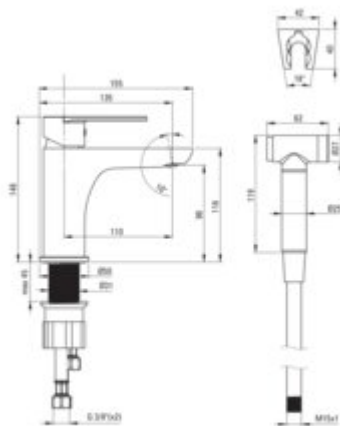

### Mixer

Finish	chrome
Material	brass
Mixer type	single-handle, mixer
Installation method	standing
Total mixer height [mm]	145
Flow class [l/min]	Z - 4-9 l/min
Acoustic group [dB]	I (x <= 20)
Plug included in the set	no
Check valves	no

### Mixer cartridge

Ceramic cartridge size	35 mm
------------------------	-------

### Spout

Spout type	still
Mixer spout range [mm]	110
Material	brass

### Connecting hose

Length [mm]	450
Installation thread	3/8"
Connection thread	M8