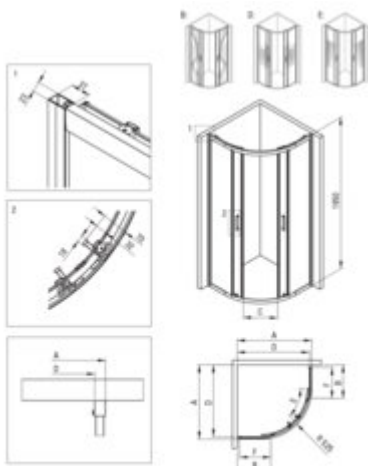

FUNKIA EVO

Shower cabin, half round

Product code: KYP_DE88P
EAN: 5907650899976
Color: titanium
Warranty [years]: 5

Model	Size	A [mm]	B [mm]	C [mm]	D [mm]	E [mm]	F [mm]
KYP_DE88P	800x800	785-800	251	800	784	376	226
KYP_DE88P	800x900	800-900	251	920	804	376	226

Finish	titanium
Shape	half round
Width [mm]	800
Height [mm]	1950
Glass finish	transparentne wzór pas
Glass thickness [mm]	5
Active cover	yes
Adjustment range up to [mm]	20
Masking of assembly elements	yes
Profiles levelling the curvature of the walls	yes
Reversible doors	yes
Installation without shower tray possible	yes
Double top rollers with ball bearings	yes
Detachable lower rollers	yes
Quick assembly with clips	yes