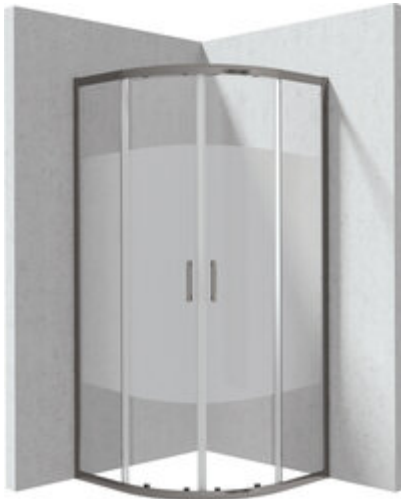

FUNKIA EVO

Shower cabin, half round

Product code: KYP_DE88P
EAN: 5907650899976
Color: titanium
Warranty [years]: 5

Model	Size	A [mm]	B [mm]	C [mm]	D [mm]	E [mm]	F [mm]
KYP_DE88P	800x800	785-800	251	800	784	376	226
KYP_DE88P	800x900	800-900	251	920	804	376	226

Finish	titanium
Shape	half round
Width [mm]	800
Height [mm]	1950
Glass finish	transparentne wzór pas
Glass thickness [mm]	5
Active cover	yes
Adjustment range up to [mm]	20
Masking of assembly elements	yes
Profiles levelling the curvature of the walls	yes
Reversible doors	yes
Installation without shower tray possible	yes
Double top rollers with ball bearings	yes
Detachable lower rollers	yes
Quick assembly with clips	yes

Features:

- An innovative combination of granite and steel
- Hydrophobic Active-Cover coating that makes it easier for water to run off the glass
- Double top rollers with ball bearings
- Bottom rollers allow for the door detachment and easier product care
- Possibility to install the cabin without a shower tray, directly on the tiles
- Safe and durable tempered glass
- Resistance to impacts, chemicals and stains in accordance with PN-EN 14428+A1:2008 norm, c
- The profile system makes it possible to reduce the curvature of the walls
- Covering of assembly elements
- Only the best materials, the quality of which has been confirmed by laboratory tests
- Dedicated cleaning agent, safe for cleaned surfaces