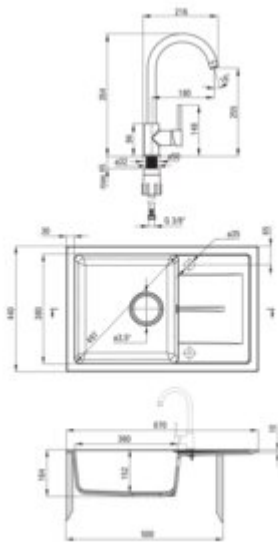

### Sink

Finish	graphite
Surface type	matte
Material	granite
Installation method	inset
Number of bowls	1
Minimum cabinet width [mm]	500
Width [mm]	440
Length [mm]	670
Height [mm]	164
Bowl depth [mm]	152
Cut-out Length [mm]	650
Cut-out Width [mm]	420
Reversible	yes
Equipped with accessories	yes
Drain diameter	3.5"
Number of holes	2
Hydrophobicity	yes

### Mixer cartridge

Ceramic cartridge size	35 mm
------------------------	-------

### Spout

Spout type	swivel
Mixer spout range [mm]	180

### Connecting hose

Length [mm]	600
Installation thread	3/8"
Connection thread	M10