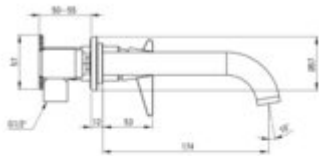

TEMISTO

Washbasin tap, concealed

Product code: BQT_054L

EAN: 5907650859215

Color: chrome

Warranty [years]: 7

Mixer

Finish	chrome
Material	brass
Mixer type	single-handle, mixer
Installation method	concealed
Flow class [l/min]	A ≤ 15 (9.1 - 15)
Acoustic group [dB]	I (x ≤ 20)

Mixer cartridge

Ceramic cartridge size	25 mm
------------------------	-------

Spout

Spout type	still
Mixer spout range [mm]	174
Material	brass

Aerator

Aerator type	honeycomb, swivel
Aerator size	M18.5

Features: