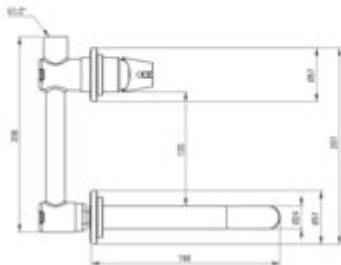

TEMISTO

Washbasin tap, concealed

Product code: BQT_054L

EAN: 5907650859215

Color: chrome

Warranty [years]: 7

Mixer

Finish	chrome
Material	brass
Mixer type	single-handle, mixer
Installation method	concealed
Flow class [l/min]	A ≤ 15 (9.1 - 15)
Acoustic group [dB]	I (x ≤ 20)

Mixer cartridge

Ceramic cartridge size	25 mm
------------------------	-------

Spout

Spout type	still
Mixer spout range [mm]	174
Material	brass

Aerator

Aerator type	honeycomb, swivel
Aerator size	M18.5

Features: