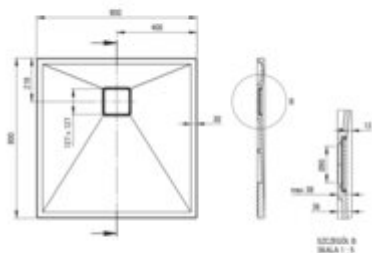

CORREO

Granite shower tray, square

Product code: KQR_N42B

EAN: 5907650837367

Color: nero

Warranty [years]: 10

Finish	nero
Material	granite
Shape	square
Width [mm]	800
Length [mm]	800
Height [mm]	36
Installation method	directly on the spout, on the construction material support, on the floor level
Drain diameter	90
possibility to cut to size	yes
Hydrophobicity	yes

Features:

- Properties of Deante granite: resistance to impact, high temperature, discoloration, therm
- Hydrophobic properties repel water molecules
- For installation at floor level, directly on the screed or supported by construction mater
- Possibility of cutting the granite shower tray
- Warning! The NHC_029C siphon fits this shower tray
- Warning! The NHC_029D siphon fits this shower tray
- Dedicated cleaning agent, safe for cleaned surfaces
- Only the best materials, the quality of which has been confirmed by laboratory tests
- Anti-slip properties of granite shower trays
- The finish enriched with silver ions adds antiseptic properties