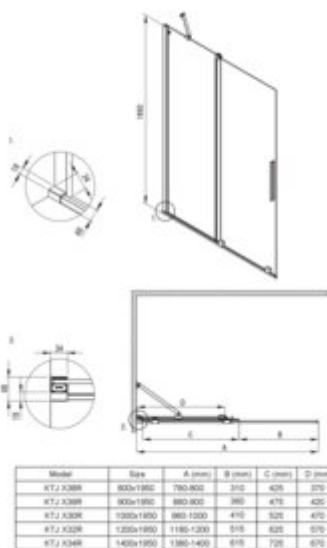

PRIZMA
Shower cabin, rectangular

Product code: KPNNP14S07

EAN: 5907650899860

Color: nero

Warranty [years]: 5

Showe cabin (KTJ_N34R)

Finish	nero
Width [mm]	1400
Height [mm]	1950
Glass finish	transparent
Glass thickness [mm]	6
Active cover	yes
Side dimension [mm]	1400
Railings	short to perpendicular wall/long to parallel wall
Reversible doors	yes
Installation without shower tray possible	yes

Showe cabin (KTJ_N37P)

Finish	nero
Width [mm]	700
Height [mm]	1950
Glass finish	transparent
Glass thickness [mm]	6
Active cover	yes
Side dimension [mm]	680
Reversible doors	yes
Installation without shower tray possible	yes

Shower door

rails	adjustable stiffening the cabin
-------	---------------------------------

Features:

- Only the best materials, the quality of which has been confirmed by laboratory tests
- Safe and durable tempered glass
- Hydrophobic Active-Cover coating that makes it easier for water to run off the glass
- Dedicated to Active Cover surfaces
- Resistance to impacts, chemicals and stains in accordance with PN-EN 14428+A1:2008 norm, c
- Possibility to install the cabin without a shower tray, directly on the tiles
- Free combination of elements
- Dedicated cleaning agent, safe for cleaned surfaces