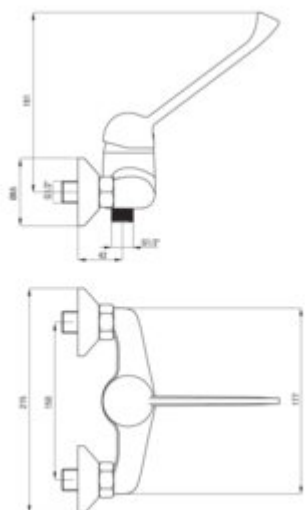

JOKO

Shower mixer

Product code: BOJ_040C

EAN: 5908212074954

Color: chrome

Warranty [years]: 5

Mixer

Finish	chrome
Material	brass
Mixer type	single-handle, mixer
Installation method	wall-mounted
Flow class [l/min]	S - 15.1-19.8 l/min
Acoustic group [dB]	I (x ≤ 20)
Clinic lever	yes

Mixer cartridge

Ceramic cartridge size	40 mm
------------------------	-------

Features:

- Cleaning agent for fixtures in all colors available