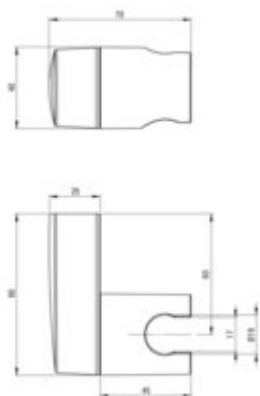

# Wall bracket, for hand shower

**Product code:** ANN\_N21U

**EAN:** 5907650821342

**Color:** nero

**Warranty [years]:** 2

Finish	nero
Material	ABS
installation	wall-mounted
Hand shower angle adjustment	yes