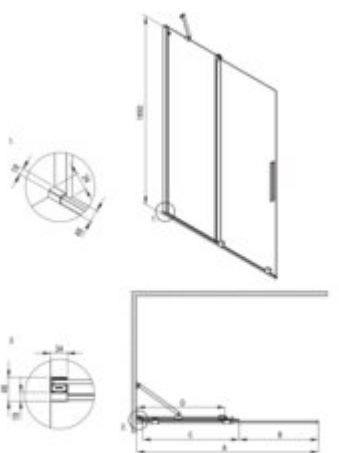

PRIZMA Shower wall, walk-in

Product code: KTJ_R39R

EAN: 5907650839286

Color: brushed gold

Warranty [years]: 5

Model	Size	A (mm)	B (mm)	C (mm)	D (mm)
KTJ K38R	800x1950	780-800	310	420	370
KTJ K39R	900x1950	880-900	360	470	420
KTJ K30R	1000x1950	980-1000	410	520	470
KTJ K32R	1050x1950	1030-1050	410	520	470
KTJ K34R	1400x1950	1380-1400	510	720	670

Finish	brushed gold
Width [mm]	900
Height [mm]	1950
Glass finish	transparent
Glass thickness [mm]	6
Active cover	yes
Side dimension [mm]	900
Railings	short to perpendicular wall/long to parallel wall
Tempered glass TOTAL WHITE	no
Reversible doors	yes
Installation without shower tray possible	yes
Possibility to install a railing to a perpendicular wall	yes

Features:

- Only the best materials, the quality of which has been confirmed by laboratory tests
- Hydrophobic Active-Cover coating that makes it easier for water to run off the glass
- TOTALWHITE transparent glass
- Possibility to install the cabin without a shower tray, directly on the tiles
- Safe and durable tempered glass
- Dedicated to Active Cover surfaces
- Resistance to impacts, chemicals and stains in accordance with PN-EN 14428+A1:2008 norm, c
- Reversible door that allows the cabin to be mounted on the right or left side
- Can be combined with a second sliding wall and the Prizma walk-in shower wall
- Dedicated cleaning agent, safe for cleaned surfaces
- Possibility of mounting the cabin directly on tiles or on Correo granite (KQR) and Kerria Plus acrylic (KTS) shower trays
- The set includes two rails - short and long
- Free combination of elements
- Coating applied using the PVD method