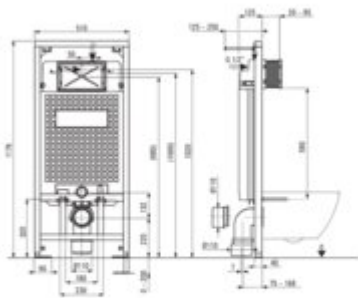

JASMIN

Toilet set, concealed

Product code: CDJS6ZPW
EAN: 5907650860297
Color: white, chrome
Warranty [years]: 10

Concealed toilet frame

Frame height adjustment [mm]	200
Tank capacity [l]	9
Double flushing [l]	3/6
Designated for light casing	yes
Designated for installation in front of the load-bearing wall	yes
Connection valve G1/2"	yes
Silent flushing and filling	yes
Mounting bolts spacing 180 mm and 230 mm	yes

Toilet bowl

Finish	white
Type	wall-mounted
Rim type	rimless
Hidden mountings	yes

Flush button

Finish	chrome
Surface type	shine
Button type	duplex

Features:

- Innovative concealed frame
- Dual button, allowing adjustment of the amount of water used for flushing
- Hard and durable ceramics does not lose its properties with long use
- Antibacterial coating, preventing the growth of microorganisms
- Rimless bowl for easy cleaning and hygiene
- Soft-closing toilet seat
- Mounting system with hidden fixings
- Quick and easy disconnection function
- Hygienic certificate of the National Institute of Hygiene confirming the product's compliance
- Dedicated cleaning agent, safe for cleaned surfaces