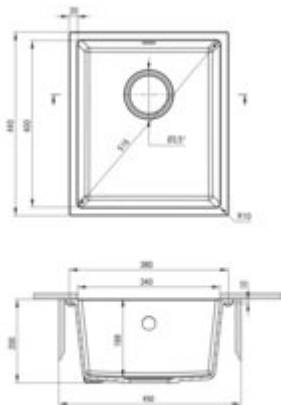

CORDA

Granite sink, 1-bowl

Product code: ZQA_G10B

EAN: 5908212042250

Color: metallic graphite

Warranty [years]: 18

Sink

Finish	metallic graphite
Surface type	smooth, matte
Material	granite
Installation method	undermount, flush, inset
Number of bowls	1
Minimum cabinet width [mm]	450
Width [mm]	440
Length [mm]	380
Height [mm]	200
Bowl depth [mm]	188
Cut-out Length [mm]	340
Cut-out Width [mm]	400
Reversible	no
Equipped with accessories	yes
Drain diameter	3.5"
Additional features	siphon included