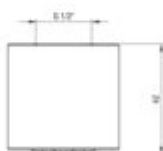

SILIA

Fixed shower head, 1-function

Product code: NQS_F30K

EAN: 5907650819035

Color: brushed steel

Warranty [years]: 2

Aerator

Aerator type	silicone, swivel
Stream type	rain
Aerator size	M24
Thread type	external

Shower overhead

Finish	steel
Shape	round
Material	brass
thickness	42
Diameter [mm]	42
Number of functions	1
Anti-calc	yes
Stream type	rain
Flow class [l/min]	12<= A <15 (12 - 14.9)
Concealed mounting	no