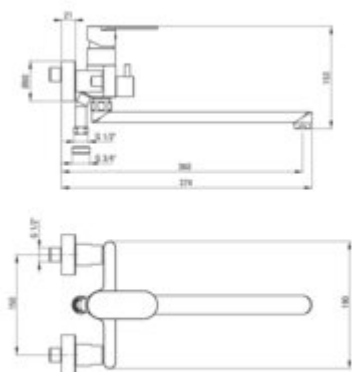

ALPINIA

Washbasin tap, wall-mounted

Product code: BGA_056M

EAN: 5908212062876

Color: chrome

Warranty [years]: 7

Mixer

Finish	chrome
Material	brass
Mixer type	single-handle, mixer
Installation method	wall-mounted
Flow class [l/min]	A ≤ 15 (9.1 - 15)
Acoustic group [dB]	I (x ≤ 20)

Mixer cartridge

Ceramic cartridge size	35 mm
------------------------	-------

Spout

Spout type	swivel
Mixer spout range [mm]	360
Material	stainless steel

Function switch

Switch type	mechanical
-------------	------------

Aerator

Aerator type	honeycomb
Aerator size	M24

Features:

- The mixer body is made of the highest quality brass
- The mixer is equipped with a stream aerator
- Light and subtle design
- Only the best materials, the quality of which has been confirmed by laboratory tests
- Cleaning agent for fixtures in all colors available