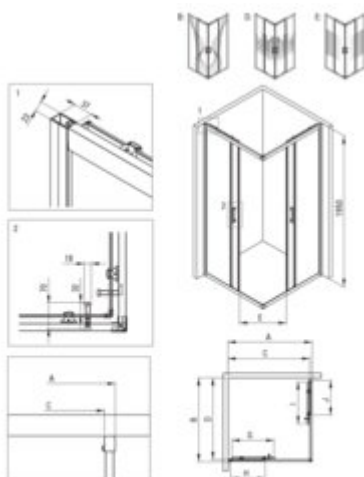

FUNKIA EVO

Shower cabin, square

Product code: KYC_0099P

EAN: 5907650891345

Color: chrome

Warranty [years]: 5

Finish	chrome
Shape	square
Width [mm]	900
Length [mm]	900
Height [mm]	1950
Glass finish	transparent
Glass thickness [mm]	5
Active cover	yes
Adjustment range up to [mm]	20
Masking of assembly elements	yes
Profiles levelling the curvature of the walls	yes
Reversible doors	yes
Installation without shower tray possible	yes
Double top rollers with ball bearings	yes
Detachable lower rollers	yes
Quick assembly with clips	yes

Features:

- An innovative combination of granite and steel
- Hydrophobic Active-Cover coating that makes it easier for water to run off the glass
- Dedicated to Active Cover surfaces
- Double top rollers with ball bearings
- Bottom rollers allow for the door detachment and easier product care
- Possibility to install the cabin without a shower tray, directly on the tiles
- Safe and durable tempered glass
- Resistance to impacts, chemicals and stains in accordance with PN-EN 14428+A1:2008 norm, c
- The profile system makes it possible to reduce the curvature of the walls
- Covering of assembly elements