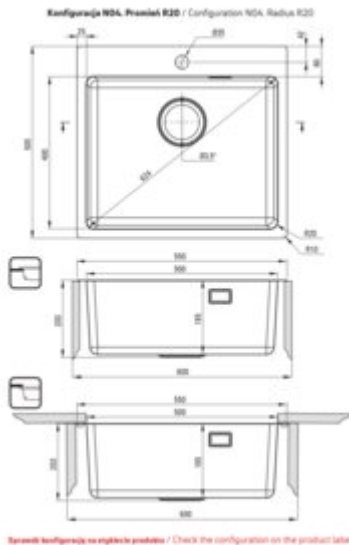

OLFATO

Steel sink, 1-bowl

Product code: ZPO_010B

EAN: 5907650873792

Color: brushed steel

Warranty [years]: 2

Sink

Finish	steel
Surface type	satin, brushed
Material	steel 304
Installation method	inset, flush, undermount
Number of bowls	1
Minimum cabinet width [mm]	600
Width [mm]	505
Length [mm]	550
Height [mm]	200
Bowl depth [mm]	200
Cut-out Length [mm]	530
Cut-out Width [mm]	485
Cut-out Length [mm]	500
Cut-out Width [mm]	400
Steel thickness [mm]	1
Reversible	no
Equipped with accessories	yes
Drain diameter	3.5"
Number of holes	1
Additional features	drain cover included

Sink waste kit

Finish	steel
Plug type	manual
Low siphon/ Space saver	yes
possibility to connect a dishwasher/ washing machine	yes

Features:

- Drain cover
- High-strength stainless steel
- The sink is equipped with fittings with a connection to the dishwasher
- Natural antiseptic properties of steel
- The exceptionally spacious and deep bowl will even accommodate trays taken out of the oven
- Space-saving siphon which facilitates e.g. sorting waste
- Dedicated cleaning agent, safe for cleaned surfaces
- Self-drilling tap hole - without voiding the warranty.