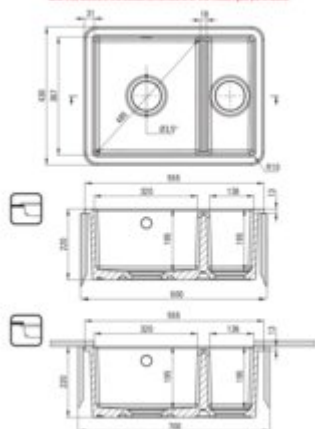

LUMI

Ceramic sink, 1.5-bowl

Product code: ZCU_6503

EAN: 5907650882978

Color: white

Warranty [years]: 2

Finish	white
Graphics	white
Surface type	shine
Material	ceramic
Installation method	inset, undermount
Number of bowls	1.5
Minimum cabinet width [mm]	600
Length [mm]	555
Width [mm]	430
Height [mm]	220
Bowl depth [mm]	195
2nd bowl depth [mm]	195
Cut-out Length [mm]	535
Cut-out Width [mm]	410
Cut-out Width [mm]	367
Reversible	yes
Equipped with accessories	yes
Overflow spot	in a bowl
Drain diameter	3.5"

Features:

- Hard and durable ceramics does not lose its properties with long use
- The sink is equipped with fittings with a connection to the dishwasher
- Dedicated cleaning agent, safe for cleaned surfaces