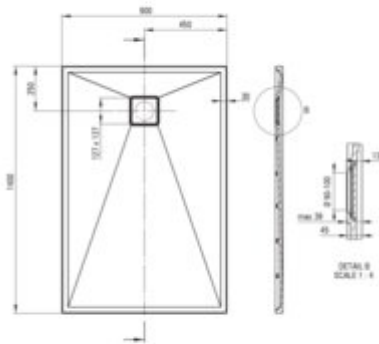

CORREO
Granite shower tray, rectangular

Product code: KQR_T47B
EAN: 5907650812661
Color: anthracite metallic
Warranty [years]: 10

Finish	anthracite metallic
Material	granite
Shape	rectangular
Width [mm]	900
Length [mm]	1400
Height [mm]	45
Installation method	directly on the spout, on the construction material support, on the floor level
Drain diameter	90
possibility to cut to size	yes
Hydrophobicity	yes

Features:

- Dedicated cleaning agent, safe for cleaned surfaces
- Properties of Deante granite: resistance to impact, high temperature, discoloration, therm
- Hydrophobic properties repel water molecules
- For installation at floor level, directly on the screed or supported by construction mater
- Possibility of cutting the granite shower tray
- Warning! The NHC_029C siphon fits this shower tray
- Warning! The NHC_029D siphon fits this shower tray
- The finish enriched with silver ions adds antiseptic properties
- Only the best materials, the quality of which has been confirmed by laboratory tests
- Anti-slip properties of granite shower trays