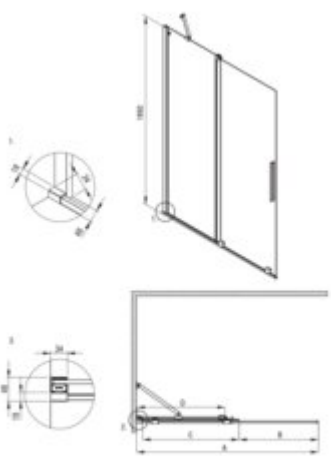

PRIZMA

Shower wall, walk-in

Product code: KTJ_F39R

EAN: 5907650839354

Color: brushed steel

Warranty [years]: 5

Model	Size	A (mm)	B (mm)	C (mm)	D (mm)
KTJ K38R	800x1950	780-800	310	420	370
KTJ K39R	900x1950	880-900	360	470	420
KTJ K30R	1000x1950	980-1000	410	520	470
KTJ K32R	1200x1950	1180-1200	510	620	570
KTJ K34R	1400x1950	1380-1400	610	720	670

Width [mm]	900
Height [mm]	1950
Glass finish	transparent
Glass thickness [mm]	6
Active cover	yes
Side dimension [mm]	900
Railings	short to perpendicular wall/long to parallel wall
Tempered glass TOTAL WHITE	no
Reversible doors	yes
Installation without shower tray	yes possible
Possibility to install a railing to a perpendicular wall	yes

Features:

- Only the best materials, the quality of which has been confirmed by laboratory tests
- Hydrophobic Active-Cover coating that makes it easier for water to run off the glass
- Possibility to install the cabin without a shower tray, directly on the tiles
- Safe and durable tempered glass
- Dedicated to Active Cover surfaces
- Resistance to impacts, chemicals and stains in accordance with PN-EN 14428+A1:2008 norm, c
- Reversible door that allows the cabin to be mounted on the right or left side
- Can be combined with a second sliding wall and the Prizma walk-in shower wall
- Dedicated cleaning agent, safe for cleaned surfaces
- Possibility of mounting the cabin directly on tiles or on Correo granite (KQR) and Kerria Plus acrylic (KTS) shower trays
- The set includes two rails - short and long
- Free combination of elements
- Coating applied using the PVD method