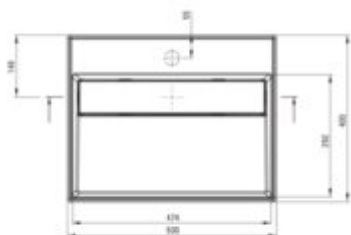

CORREO
Granite washbasin, countertop

Product code: CQR_NU5M

EAN: 5907650865216

Color: nero

Warranty [years]: 10

Finish	nero
Material	granite
Installation method	countertop/standing
Width [mm]	400
Length [mm]	500
Height [mm]	130
Depth [mm]	120
Pre-drilled tap holes	1
Antibacterial	yes
Hydrophobicity	yes
Without overflow	yes

Features:

- Hydrophobic properties repel water molecules
- Properties of Deante granite: resistance to impact, high temperature, discoloration, therm
- The finish enriched with silver ions adds antiseptic properties
- Only the best materials, the quality of which has been confirmed by laboratory tests
- Dedicated cleaning agent, safe for cleaned surfaces