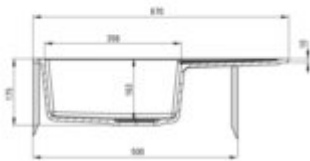

CORIO

Granite sink, 1-bowl with drainer

Product code: ZRC_G113

EAN: 5907650880882

Color: metallic graphite

Warranty [years]: 18

Sink

Finish	metallic graphite
Surface type	matte
Material	granite
Installation method	inset
Number of bowls	1
Minimum cabinet width [mm]	500
Width [mm]	440
Length [mm]	670
Height [mm]	175
Bowl depth [mm]	163
Cut-out Length [mm]	650
Cut-out Width [mm]	420
Reversible	yes
Equipped with accessories	yes
Drain diameter	3.5"
Number of holes	2

Sink waste kit

Finish	nero
Plug type	manual
Low siphon/ Space saver	yes
possibility to connect a dishwasher/ washing machine	yes

Features:

- Properties of Deante granite: resistance to impact, high temperature, discoloration, therm
- Hydrophobic properties repel water molecules
- Longest, 18 years warranty
- Equipment with the possibility of connecting a washing machine or dishwasher
- Reversible sink - possibility to install the bowl on the left or the right side
- Strainer uniformly dyed in mass
- Space-saving siphon which facilitates e.g. sorting waste
- The finish enriched with silver ions adds antiseptic properties