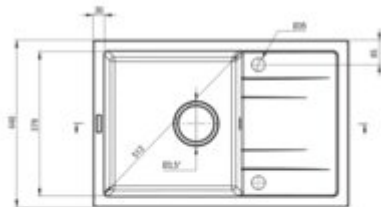

CORIO

Granite sink, 1-bowl with drainer

Product code: ZRC_G113

EAN: 5907650880882

Color: metallic graphite

Warranty [years]: 18

Sink

Finish	metallic graphite
Surface type	matte
Material	granite
Installation method	inset
Number of bowls	1
Minimum cabinet width [mm]	500
Width [mm]	440
Length [mm]	670
Height [mm]	175
Bowl depth [mm]	163
Cut-out Length [mm]	650
Cut-out Width [mm]	420
Reversible	yes
Equipped with accessories	yes
Drain diameter	3.5"
Number of holes	2

Sink waste kit

Finish	nero
Plug type	manual
Low siphon/ Space saver	yes
possibility to connect a dishwasher/ washing machine	yes

Features:

- Properties of Deante granite: resistance to impact, high temperature, discoloration, therm
- Hydrophobic properties repel water molecules
- Longest, 18 years warranty
- Equipment with the possibility of connecting a washing machine or dishwasher
- Reversible sink - possibility to install the bowl on the left or the right side
- Strainer uniformly dyed in mass
- Space-saving siphon which facilitates e.g. sorting waste
- The finish enriched with silver ions adds antiseptic properties