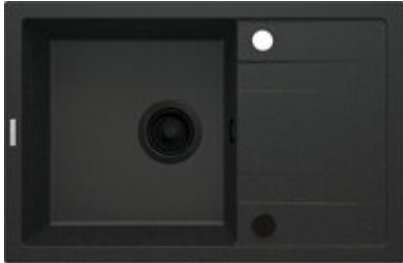

CORIO

Granite sink, 1-bowl with drainer

Product code: ZRC_G113

EAN: 5907650880882

Color: metallic graphite

Warranty [years]: 18

Sink

Finish	metallic graphite
Surface type	matte
Material	granite
Installation method	inset
Number of bowls	1
Minimum cabinet width [mm]	500
Width [mm]	440
Length [mm]	670
Height [mm]	175
Bowl depth [mm]	163
Cut-out Length [mm]	650
Cut-out Width [mm]	420
Reversible	yes
Equipped with accessories	yes
Drain diameter	3.5"
Number of holes	2

Sink waste kit

Finish	nero
Plug type	manual
Low siphon/ Space saver	yes
possibility to connect a dishwasher/ washing machine	yes

Features:

- Properties of Deante granite: resistance to impact, high temperature, discoloration, therm
- Hydrophobic properties repel water molecules
- Longest, 18 years warranty
- Equipment with the possibility of connecting a washing machine or dishwasher
- Reversible sink - possibility to install the bowl on the left or the right side
- Strainer uniformly dyed in mass
- Space-saving siphon which facilitates e.g. sorting waste
- The finish enriched with silver ions adds antiseptic properties