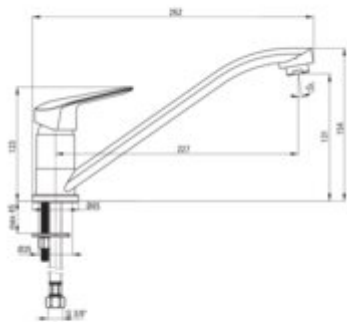

BORO Kitchen tap

Product code: BMO_060M

EAN: 5908212083598

Color: chrome

Warranty [years]: 7

Mixer

Finish	chrome
Material	brass
Mixer type	single-handle, mixer
Installation method	standing
Total mixer height [mm]	154
Flow class [l/min]	S - 15.1-19.8 l/min
Acoustic group [dB]	II (20 < x <= 30)

Mixer cartridge

Ceramic cartridge size	35 mm
------------------------	-------

Spout

Spout type	swivel
Mixer spout range [mm]	227
Material	steel 304

Aerator

Aerator type	honeycomb
Aerator size	M24

Connecting hose

Length [mm]	450
Installation thread	3/8"
Connection thread	M10

Features:

- Cleaning agent for fixtures in all colors available
- Only the best materials, the quality of which has been confirmed by laboratory tests