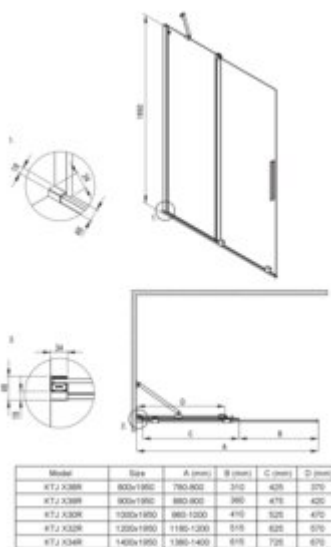

PRIZMA
Shower cabin, rectangular

Product code: KPNRP10S08

EAN: 5907650899570

Color: brushed gold

Warranty [years]: 5

Showe cabin (KTJ_R30R)

Finish	brushed gold
Width [mm]	1000
Height [mm]	1950
Glass finish	transparent
Glass thickness [mm]	6
Active cover	yes
Side dimension [mm]	1000
Railings	short to perpendicular wall/long to parallel wall
Tempered glass TOTAL WHITE	no
Reversible doors	yes
Installation without shower tray possible	yes
Possibility to install a railing to a perpendicular wall	yes

Showe cabin (KTJ_R38P)

Finish	brushed gold
Width [mm]	800
Height [mm]	1950
Glass finish	transparent
Glass thickness [mm]	6
Active cover	yes
Side dimension [mm]	780
Tempered glass TOTAL WHITE	no
Reversible doors	yes
Installation without shower tray possible	yes

Shower door

rails	adjustable stiffening the cabin
-------	---------------------------------

Features:

- Safe and durable tempered glass
- Hydrophobic Active-Cover coating that makes it easier for water to run off the glass
- Dedicated to Active Cover surfaces
- Only the best materials, the quality of which has been confirmed by laboratory tests
- Possibility to install the cabin without a shower tray, directly on the tiles
- Resistance to impacts, chemicals and stains in accordance with PN-EN 14428+A1:2008 norm, c
- Free combination of elements
- Dedicated cleaning agent, safe for cleaned surfaces