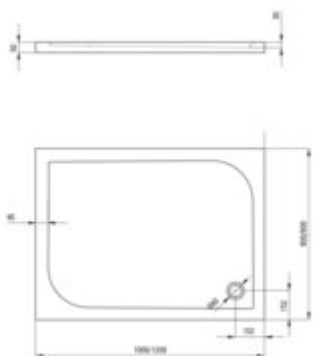

CUBIC

Acrylic shower tray, rectangular

Product code: KTK_043B

EAN: 5908212027677

Color: white

Warranty [years]: 2

Finish	white
Material	acrylic
Shape	rectangular
Width [mm]	900
Length [mm]	1200
Height [mm]	50
Depth [mm]	30
Installation method	directly on the spout, on the floor level, on the construction material support
Drain diameter	90

Features:

- Durable acrylic material that maintains its shine and color
- For installation at floor level, directly on the screed or supported by construction mater
- Warning! The NHC_029C siphon fits this shower tray
- Dedicated cleaning agent, safe for cleaned surfaces
- Only the best materials, the quality of which has been confirmed by laboratory tests
- Warning! The NHC_029D siphon fits this shower tray