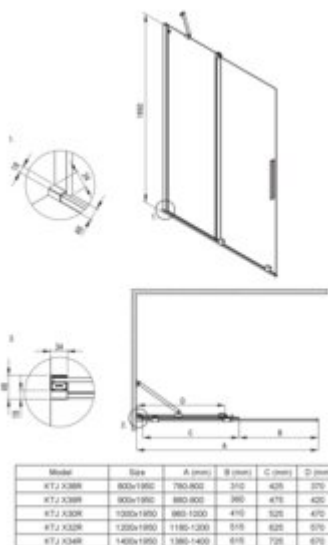

**PRIZMA**  
Shower cabin, rectangular

**Product code:** KPN0P12S09

**EAN:** 5907650899280

**Color:** chrome

**Warranty [years]:** 5

**Showe cabin (KTJ\_032R)**

Finish	chrome
Width [mm]	1200
Height [mm]	1950
Glass finish	transparent
Glass thickness [mm]	6
Active cover	yes
Side dimension [mm]	1200
Railings	short to perpendicular wall/long to parallel wall
Tempered glass TOTAL WHITE	no
Reversible doors	yes
Installation without shower tray possible	yes
Possibility to install a railing to a perpendicular wall	yes

**Showe cabin (KTJ\_039P)**

Finish	chrome
Width [mm]	900
Height [mm]	1950
Glass finish	transparent
Glass thickness [mm]	6
Active cover	yes
Side dimension [mm]	880
Tempered glass TOTAL WHITE	no
Reversible doors	yes
Installation without shower tray possible	yes

**Shower door**

rails	adjustable stiffening the cabin
-------	---------------------------------

**Features:**

- Safe and durable tempered glass
- Hydrophobic Active-Cover coating that makes it easier for water to run off the glass
- Dedicated to Active Cover surfaces
- Only the best materials, the quality of which has been confirmed by laboratory tests
- Possibility to install the cabin without a shower tray, directly on the tiles
- Resistance to impacts, chemicals and stains in accordance with PN-EN 14428+A1:2008 norm, c
- Free combination of elements
- Dedicated cleaning agent, safe for cleaned surfaces