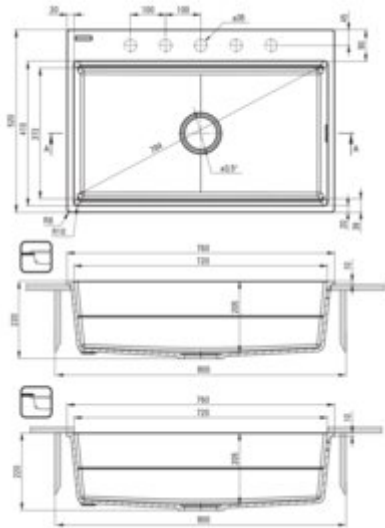

MAGNETIC

Magnetic granite sink, 1-bowl

Product code: ZRM_S10B

EAN: 5907650865483

Color: metallic grey

Warranty [years]: 18

Sink

Finish	metallic grey
Surface type	matte
Material	granite
Installation method	undermount, inset, flush
Number of bowls	1
Minimum cabinet width [mm]	800
Width [mm]	520
Length [mm]	760
Height [mm]	220
Bowl depth [mm]	205
Cut-out Length [mm]	740
Cut-out Width [mm]	500
Cut-out Length [mm]	720
Cut-out Width [mm]	410
Equipped with accessories	yes
Drain diameter	3.5"
Number of pre-drilled holes	5