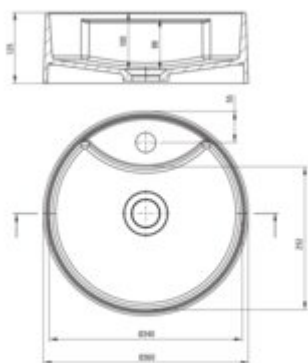

SILIA

Granite washbasin, countertop

Product code: CQS_NU4B

EAN: 5907650860921

Color: nero

Warranty [years]: 10

Finish	nero
Material	granite
Installation method	countertop/standing
Height [mm]	125
Depth [mm]	100
Hole for the tap	yes
Antibacterial	yes
Hydrophobicity	yes
Without overflow	yes
Plug included	no

Features:

- Deante Design Studio Collection
- Only the best materials, the quality of which has been confirmed by laboratory tests
- Properties of Deante granite: resistance to impact, high temperature, discoloration, therm
- Hydrophobic properties repel water molecules
- Dedicated cleaning agent, safe for cleaned surfaces
- The finish enriched with silver ions adds antiseptic properties