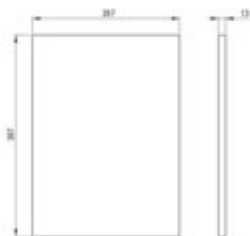

**CORREO**  
Stone shelf, for bathroom console  
or tower

**Product code:** CBL\_S30B

**EAN:** 5908212098998

**Color:** grey matte

**Warranty [years]:** 2

Finish	grey matte
Surface type	matte
Width [mm]	267
Length [mm]	367
Height [mm]	13
Material	lapitec
Hydrophobicity	yes